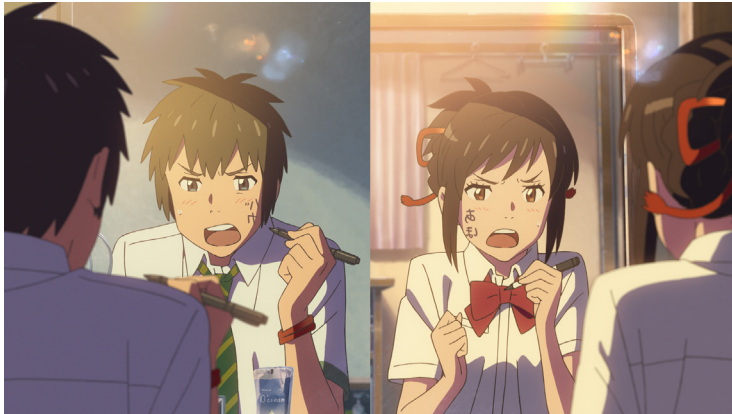

31 Southampton Row, London WC1B 5HJ
Tel: 0203 585 1396 Web: fetch.fm

P R E S S R E L E A S E

YOUR NAME

MAKOTO SHINKAI'S "YOUR NAME" TO SCREEN IN COMPETITION AT THE 60TH BFI LONDON FILM FESTIVAL

The 60th BFI London Film Festival announces that for the first time in its history, it will host a Japanese animated film in competition.

Blending comedy, drama, heartbreak and wonder, *Your Name* is directed by Makoto Shinkai, who is often hailed as Japan's successor to Hayao Miyazaki. In *Your Name*, Shinkai creates a film which leaps between the urban bustle of central Tokyo and the rural beauty of a country backwater, presented in the radiant detail that has made Shinkai's films beloved by animation fans.

Your Name is the story of a teenage boy and girl who have never met, but who start to magically swap minds and live each other's lives. Mitsuha, a teenage girl student, lives in a small mountain town, but longs for the bright lights of Tokyo far away. Then she is astonished to wake one morning in the body of Taki, a teenage Tokyo schoolboy – who in turn wakes up in Mitsuha's body!

Switching back and forth between two lives, locations and genders, Mitsuha and Taki must cope with their fantastic shared situation. At first they are outraged and mortified by what's happening, but soon they start enjoying their double lives, though they never meet directly. Eventually, though, one of the youngsters will learn the devastating truth behind what's happening...